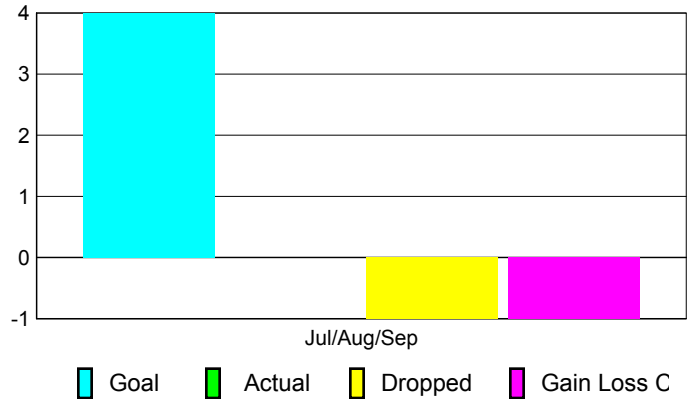

Membership Results 2010-2011

Goal, New, Dropped, Gain/Loss

Comparison of Membership Gain/Loss

Current Year Compared to the Previous Year