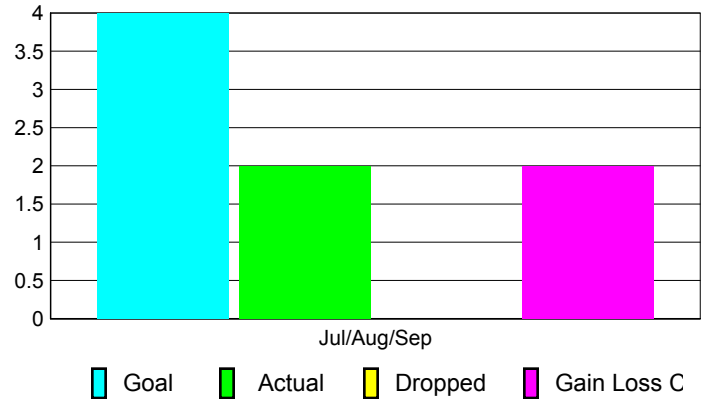

Membership Results 2010-2011

Goal, New, Dropped, Gain/Loss

Comparison of Membership Gain/Loss

Current Year Compared to the Previous Year