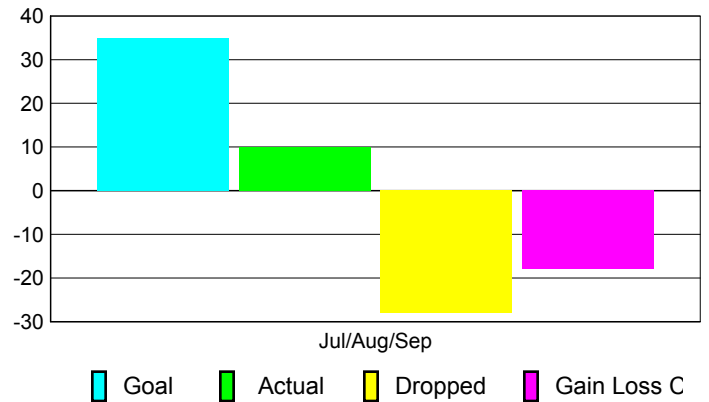

Membership Results 2010-2011

Goal, New, Dropped, Gain/Loss