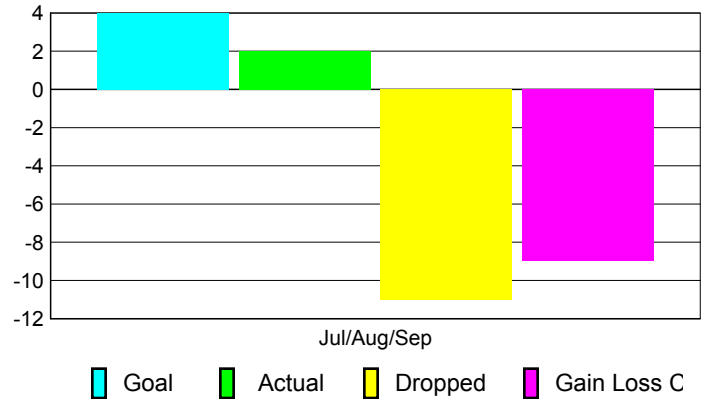

Club Results 2010-2011

Goal, New, Dropped, Gain/Loss

MEMBERSHIP

**Membership Results
2010-2011**

**Membership
2009-2010**

Month	Net Memb	Actual New	Actual Dropped	Gain/Loss of	Gain/Loss of
	Goal	Memb	Memb	Memb	Memb
Jul/Aug/Sep	4	2	-11	-9	-1
Totals	4	2	-11	-9	-1

Membership Results 2010-2011

Goal, New, Dropped, Gain/Loss

Comparison of Club Gain/Loss

Current Year Compared to the Previous Year

Comparison of Membership Gain/Loss

Current Year Compared to the Previous Year