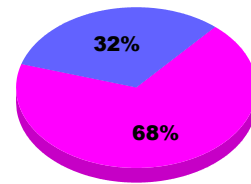

Jul/Aug/Sep

■ Male   ■ Female