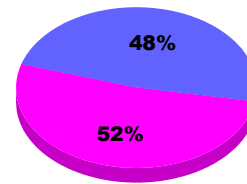

Goal, New, Dropped, Gain/Loss

Comparison of Membership Gain/Loss

Current Year Compared to the Previous Year

Gender Comparison 2010-2011

Jul/Aug/Sep

■ Male ■ Female

2010-2011 GMT Reports for District (or Undistricted) **District 60 B GRENADA**