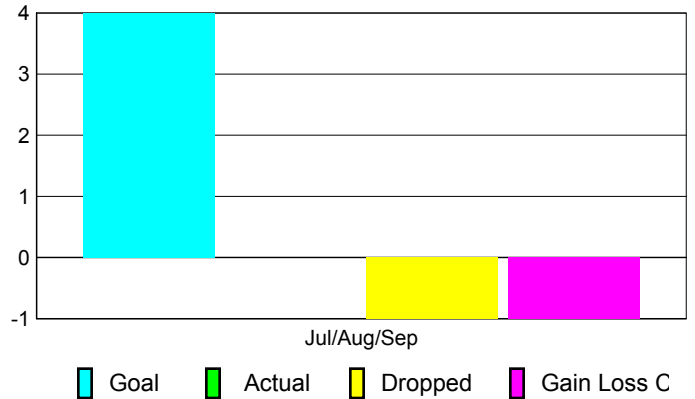

Membership Results 2010-2011

Goal, New, Dropped, Gain/Loss