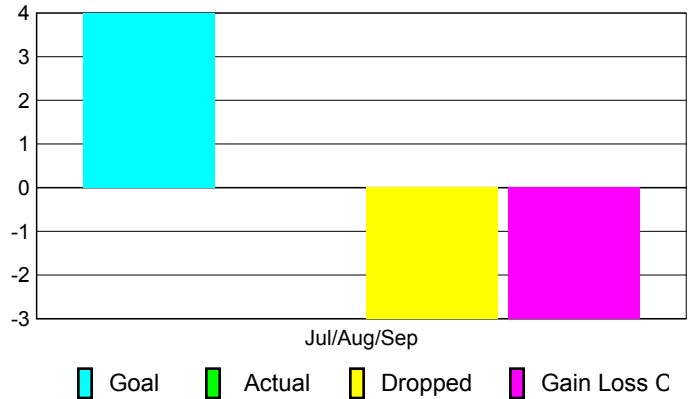

Membership Results 2010-2011

Goal, New, Dropped, Gain/Loss

Comparison of Membership Gain/Loss

Current Year Compared to the Previous Year