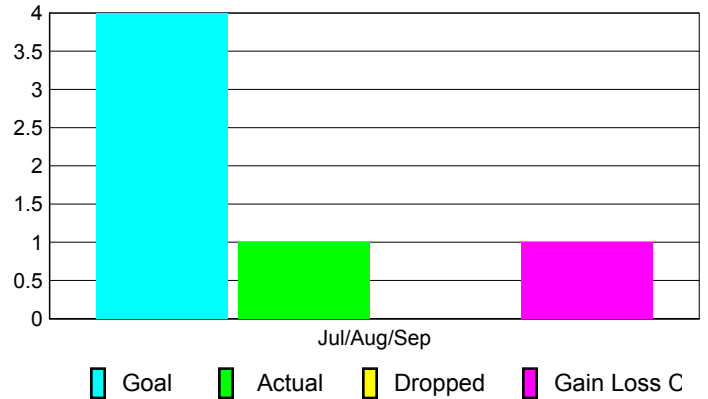

Membership Results 2010-2011

Goal, New, Dropped, Gain/Loss