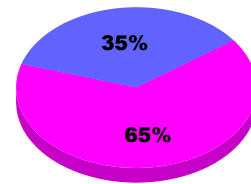

Jul/Aug/Sep

■ Male   ■ Female