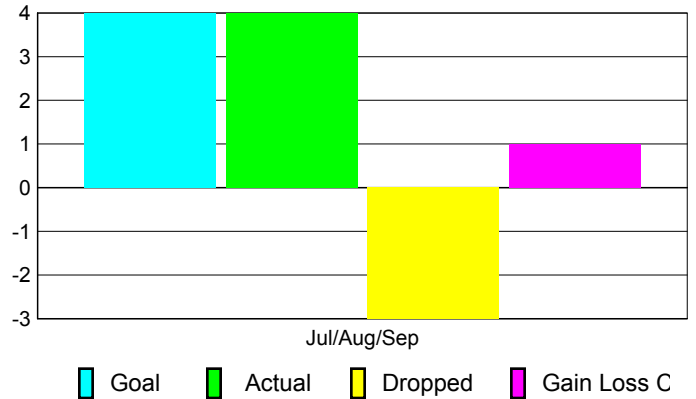

Comparison of Club Gain/Loss

Current Year Compared to the Previous Year

YTD Status Quo Clubs 2010-2011

Status Quo Clubs Compared to Status Quo Members

MEMBERSHIP

Membership Results
2010-2011

Membership
2009-2010

Month	Net Memb Goal	Actual New Memb	Actual Dropped Memb	Gain/Loss of Memb	Gain/Loss of Memb
Jul/Aug/Sep	4	4	-3	1	1
Totals	4	4	-3	1	1

Membership Results 2010-2011

Goal, New, Dropped, Gain/Loss

Comparison of Membership Gain/Loss